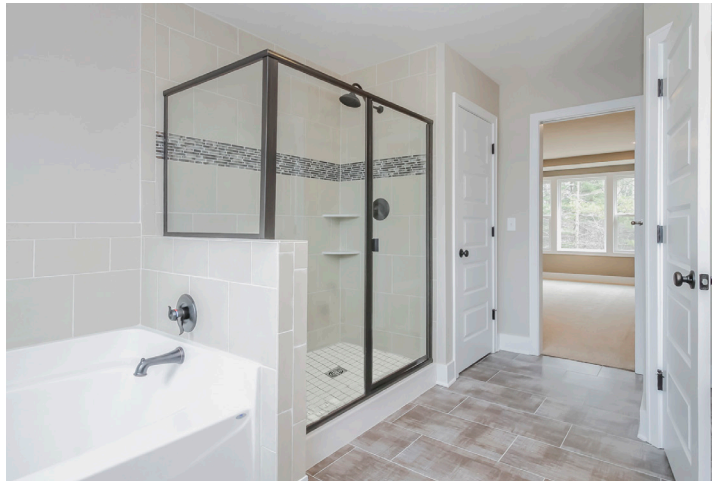

**Framed Glass Door - Tub Adjacent
(Finish Options Available)**