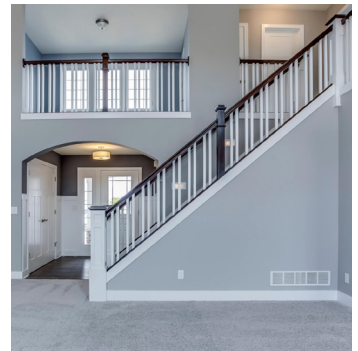

Cottage Railing with Deluxe Newel Post