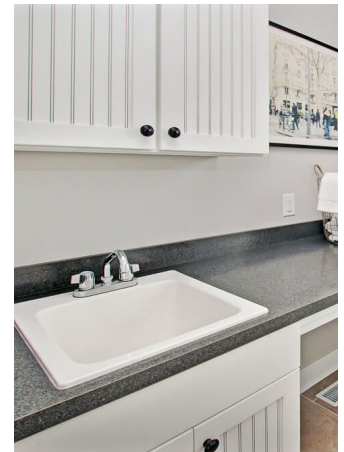

15x15 Sink

16"x19" Sink

Counter with Built-Ins

**Chrome
Laundry Faucet - Chateau (Included)**