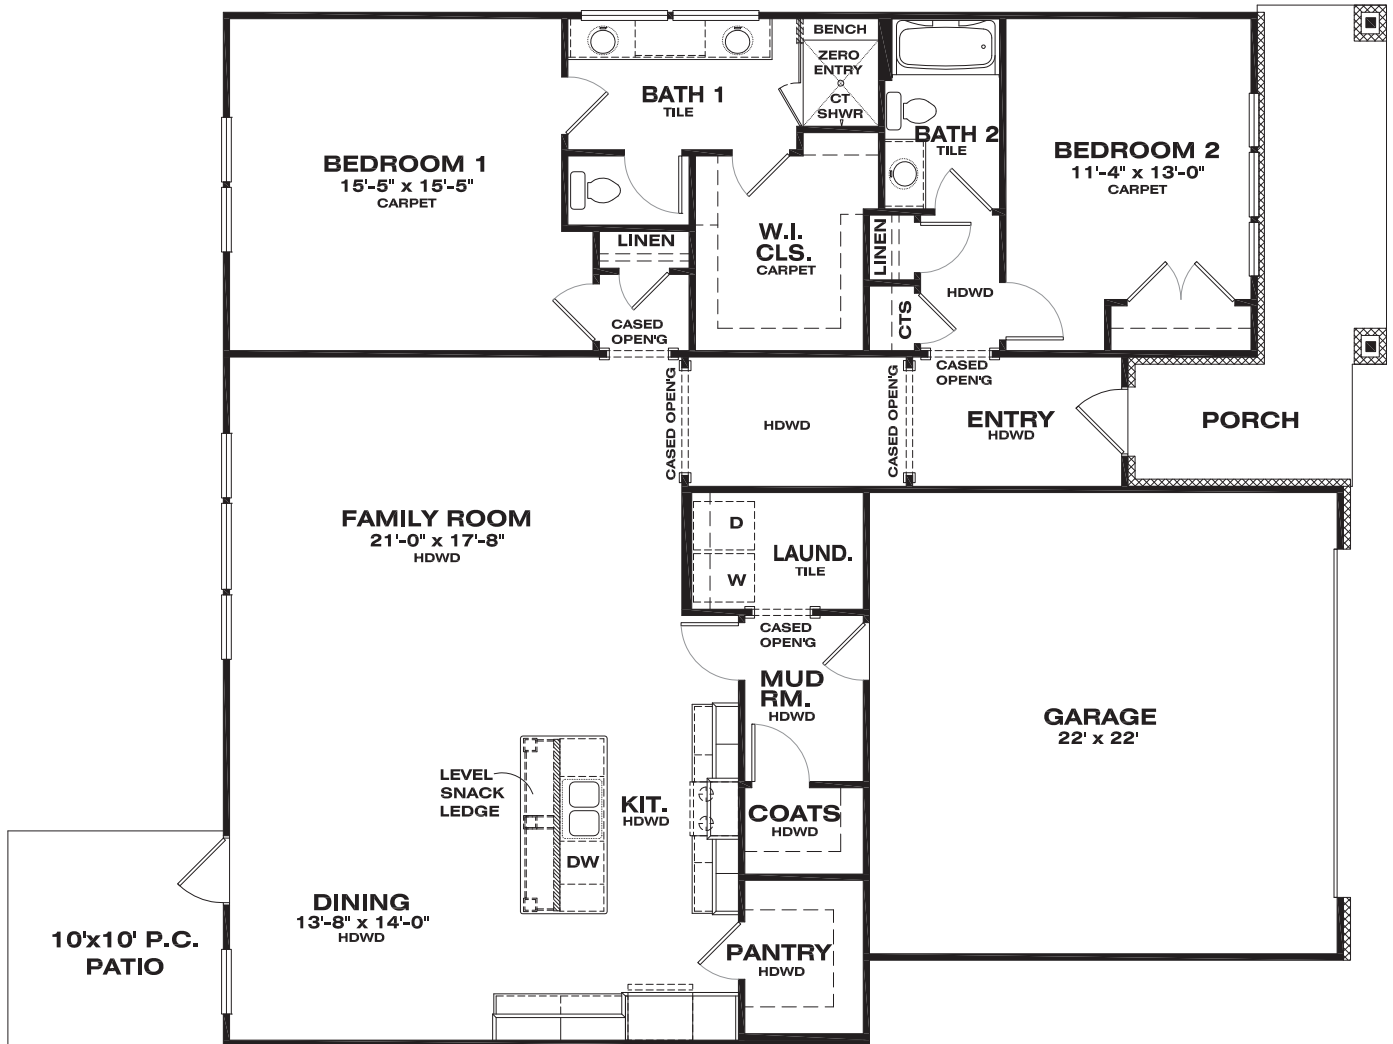

Elevation 'A'

FIRST FLOOR
9' CEILING HT.

DIMENSIONS:
48'W x 54'D

1,803 SF TOTAL