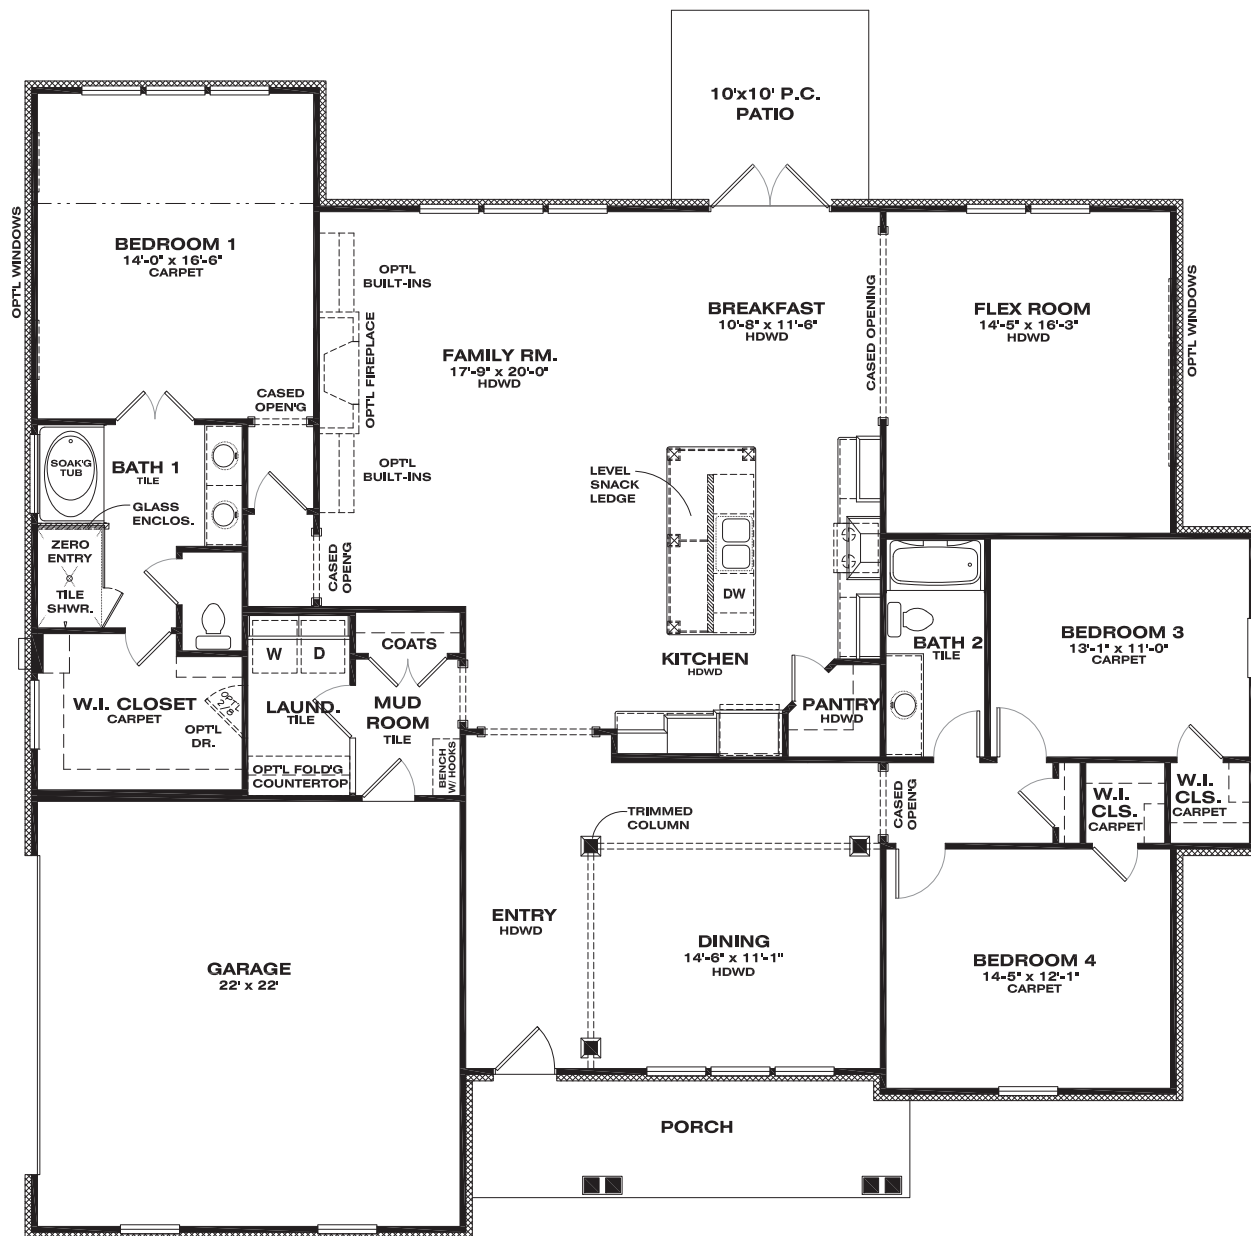

Elevation 'A'

FIRST FLOOR
10' CEILING HT.

DIMENSIONS:
62'W x 58'D

2418 SF TOTAL