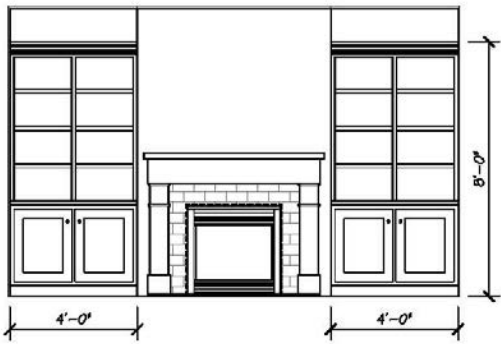

Simple Niche

Interior Details | Fireplace Cabinetry Built In

4' Wide Cabinetry

5' Wide Cabinetry

Open Above with Optional Transom Windows

4' Wide Cabinetry

5' Wide Cabinetry

Open Above