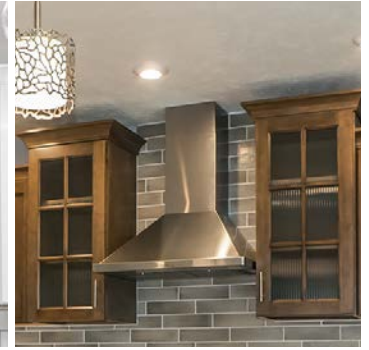

Stained

Reeded Glass with Grid