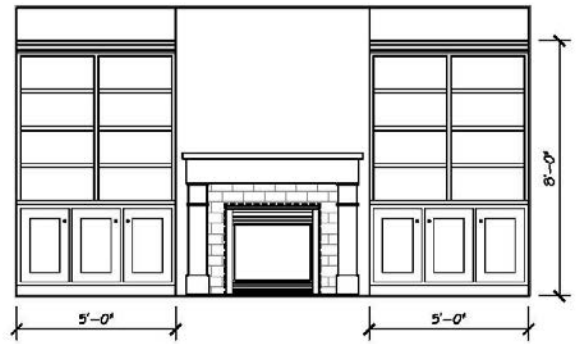

Simple Niche

Interior Details | Fireplace Cabinetry Built In

4' Wide Cabinetry

5' Wide Cabinetry

Open Above with Optional Transom Windows

4' Wide Cabinetry

5' Wide Cabinetry

Open Above